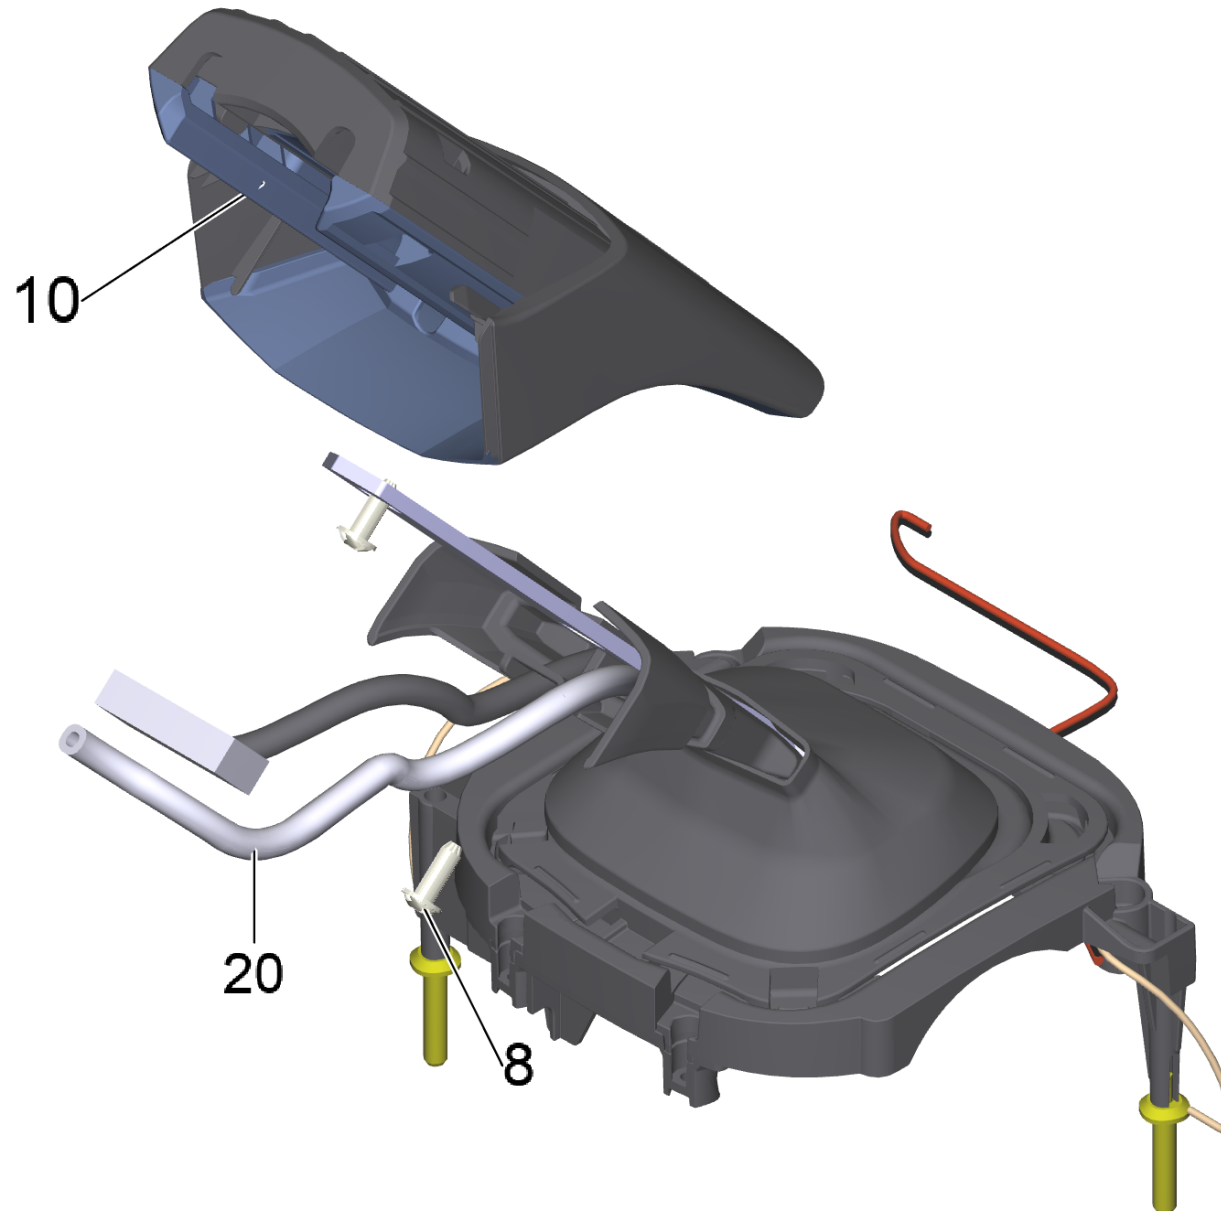

1 Joint complete for replacement Premium (4.055-193.3)

Home and Garden \ Hard surfaces cleaner \ FC 7 Cordless *EU \ Power brush complete FC 7 Cordless Prem \ Power brush assembly Premium FC 7 \ Joint complete for replacement Premium

POS	Article no.	Description	Quantity	Unit
8	7.303-106.0	Screw 4x12-10.9-R2R (In6Rd)	3	PC
10	4.055-255.0	Set joint connector	1	PC
20	9.038-695.0	Hose fresh water FC7	1	PC