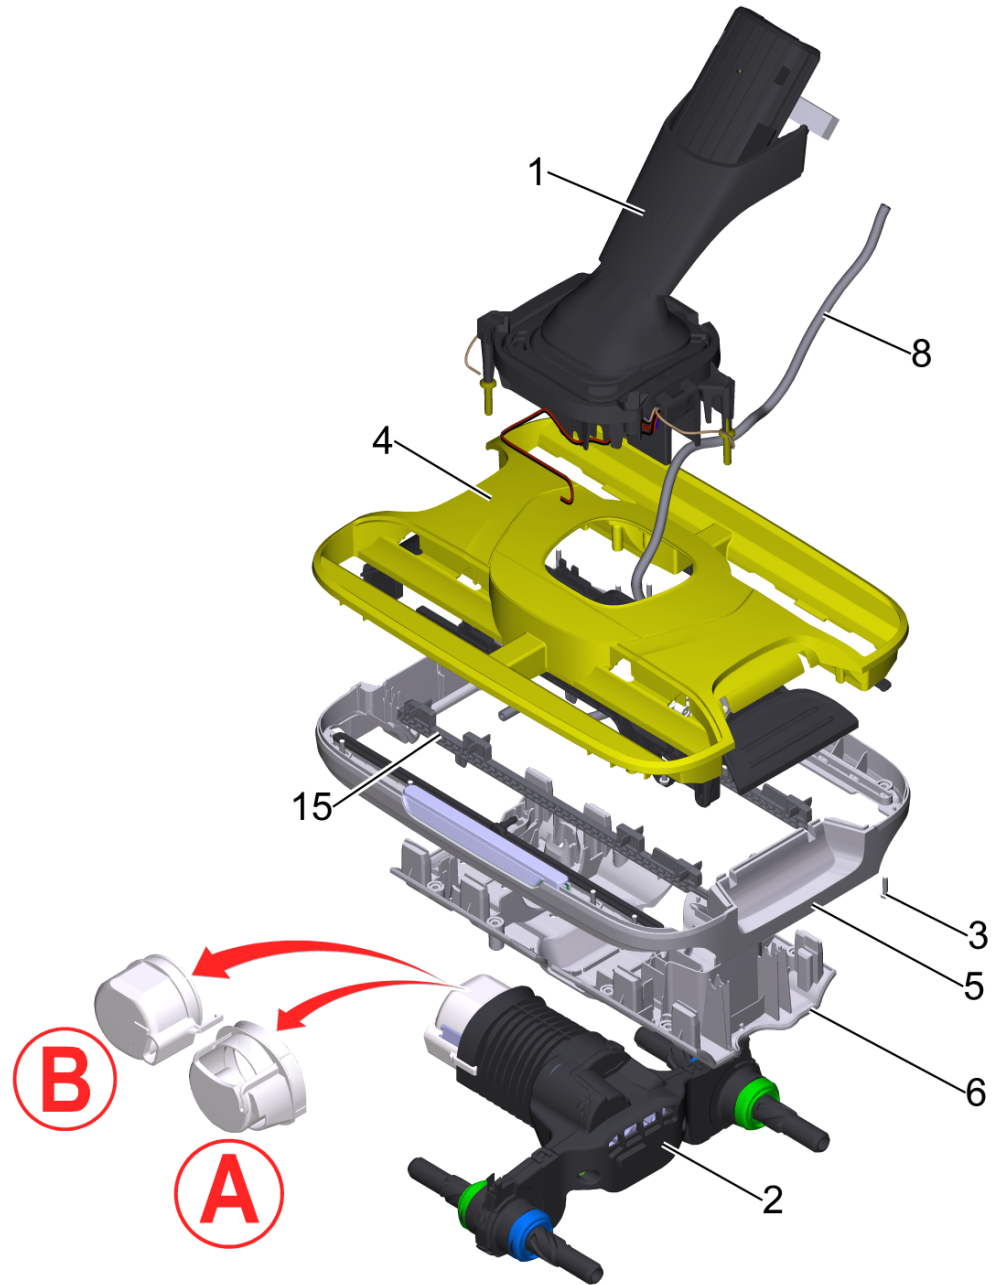

1 Power brush assembly Premium FC 7

Home and Garden \ Hard surfaces cleaner \ FC 7 Cordless *EU \ Power brush complete FC 7 Cordless Prem \ Power brush assembly Premium FC 7

1 Power brush assembly Premium FC 7

POS	Article no.	Description	Quantity	Unit	Remark	Foot note text
1	4.055-193.3	Joint complete for replacement Premium	1	PC		
2	2.882-096.0	Conversion kit gear FC 7	1	PC	please order additional 5.055-632.3	VERSION A
		Item text1: successor of 4.055-165.3				
2	4.055-165.3	Gear complete for replacement	1	PC		
		Item text1: replaced by 2.882-096.0				
2	4.055-258.3	Gear cpl. spare part	1	PC		VERSION B
3	6.303-557.0	Screw 3x12 Kombitorx T8	20	PC		
4	4.055-187.3	Cover power brush printed	1	PC		
		Item text1: replaced by 4.055-189.3				
4	4.055-189.3	Cover power brush printed Premium	1	PC		
5	5.055-631.0	Frame power brush	1	PC		
6	5.055-632.3	Covering cap power brush for replacement	1	PC		
7	5.055-654.0	Seal water outlet	2	PC		
8	9.038-695.0	Hose fresh water FC7	3	PC		
11	6.686-620.3	Solenoid valve for replacement 22V	1	PC		
		Item text1: replaced by 6.686-655.3				
11	6.686-655.3	Solenoid valve 22V	1	PC		
12	5.055-618.3	Trigger for replacement	1	PC		
13	6.330-283.0	Spring	1	PC		
14	5.055-619.3	Pusher dirt water tank	2	PC		
15	5.055-620.0	Stripper edge	2	PC		
16	5.055-621.3	Stripper edge trigger for replacement	1	PC		
17	6.330-284.0	Spring	2	PC		
18	5.055-642.0	Optical fibre grey	1	PC		
20	4.683-241.0	Electronics control system work illumination FC7	1	PC		