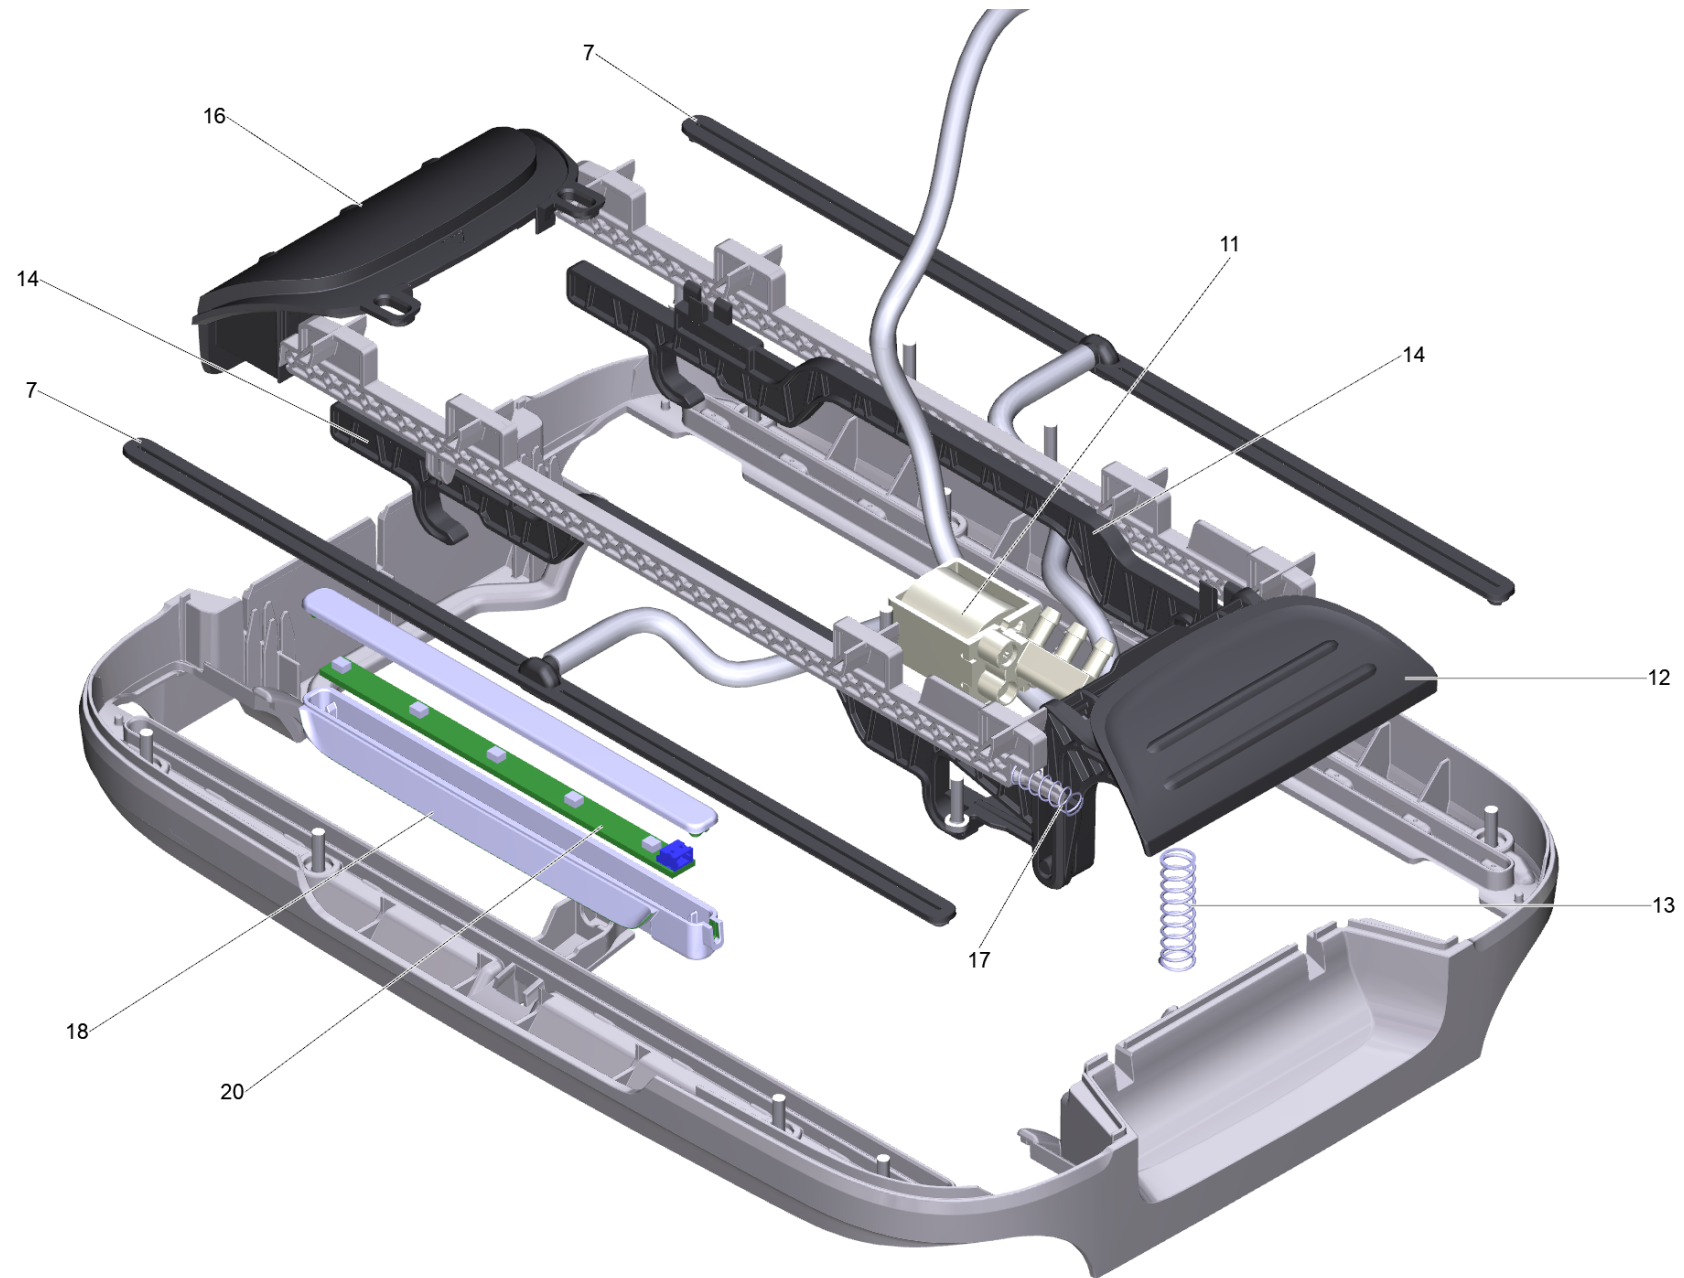

1 Power brush assembly Premium FC 7

Home and Garden \ Hard surfaces cleaner \ FC 7 Cordless *EU \ Power brush complete FC 7 Cordless Prem \ Power brush assembly Premium FC 7

1 Power brush assembly Premium FC 7

Home and Garden \ Hard surfaces cleaner \ FC 7 Cordless *EU \ Power brush complete FC 7 Cordless Prem \ Power brush assembly Premium FC 7

POS	Article no.	Description	Quantity	Unit	Remark	Foot note text
1	4.055-193.3	Joint complete for replacement Premium	1	PC		
2	2.882-096.0	Conversion kit gear FC 7	1	PC	please order additional 5.055-632.3	VERSION A
		Item text1: successor of 4.055-165.3				
2	4.055-165.3	Gear complete for replacement	1	PC		
		Item text1: replaced by 2.882-096.0				
2	4.055-258.3	Gear cpl. spare part	1	PC		VERSION B
3	6.303-557.0	Screw 3x12 Kombitorx T8	20	PC		
4	4.055-187.3	Cover power brush printed	1	PC		
		Item text1: replaced by 4.055-189.3				
4	4.055-189.3	Cover power brush printed Premium	1	PC		
5	5.055-631.0	Frame power brush	1	PC		
6	5.055-632.3	Covering cap power brush for replacement	1	PC		
7	5.055-654.0	Seal water outlet	2	PC		
8	9.038-695.0	Hose fresh water FC7	3	PC		
11	6.686-620.3	Solenoid valve for replacement 22V	1	PC		
		Item text1: replaced by 6.686-655.3				
11	6.686-655.3	Solenoid valve 22V	1	PC		
12	5.055-618.3	Trigger for replacement	1	PC		
13	6.330-283.0	Spring	1	PC		
14	5.055-619.3	Pusher dirt water tank	2	PC		
15	5.055-620.0	Stripper edge	2	PC		
16	5.055-621.3	Stripper edge trigger for replacement	1	PC		
17	6.330-284.0	Spring	2	PC		
18	5.055-642.0	Optical fibre grey	1	PC		
20	4.683-241.0	Electronics control system work illumination FC7	1	PC