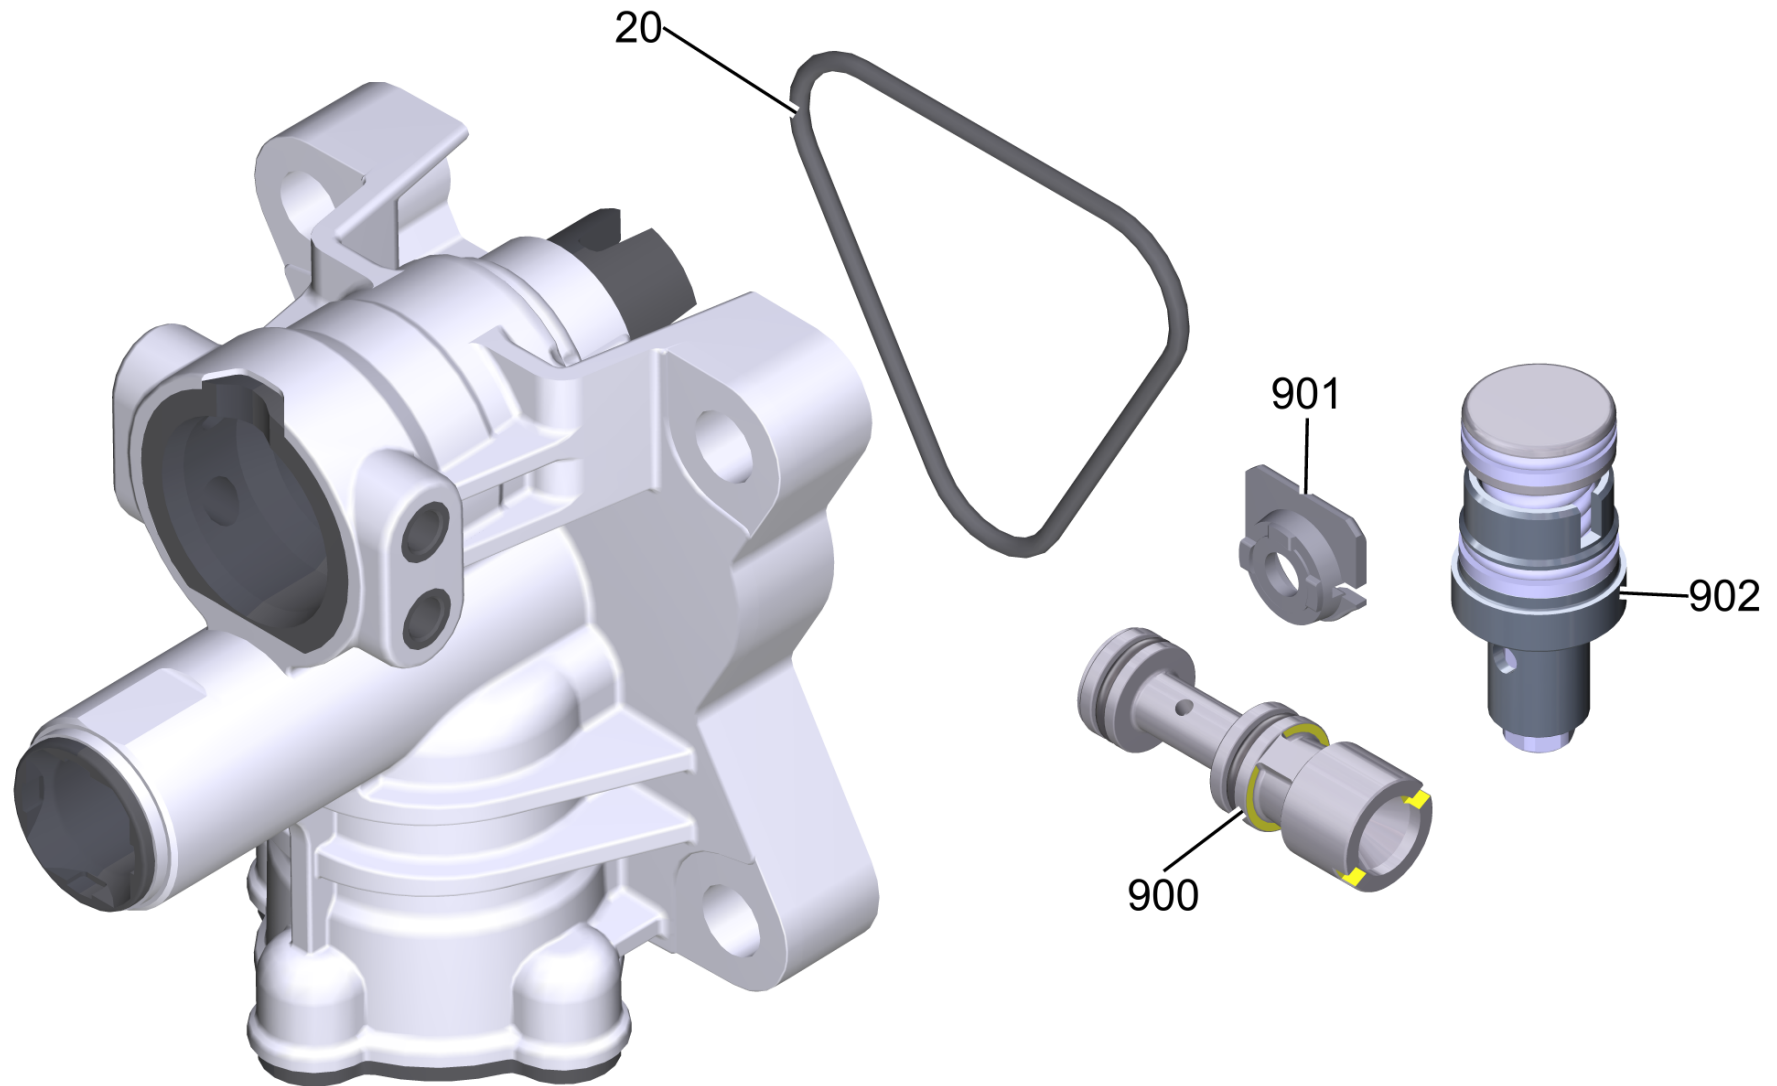

# 10 Spare parts set control head FC (9.002-442.0)

Home and Garden \ High pressure cleaner cold water \ Electric motor \ K 5 \ K 5 Power Control Flex \*EU \ Pump set K5 FC \*EU \ Pump cpl. FC K5 \ Spare parts set control head FC

## 10 Spare parts set control head FC (9.002-442.0)

Home and Garden \ High pressure cleaner cold water \ Electric motor \ K 5 \ K 5 Power Control Flex \*EU \ Pump set K5 FC \*EU \ Pump cpl. FC K5 \ Spare parts set control head FC

POS	Article no.	Description	Quantity	Unit
20	9.081-424.0	Form seal	1	PC
900	9.002-466.0	Injector cleaning agents complete	1	PC
901	9.038-530.0	Spacer E-box FC (spare)	1	PC
902	9.001-868.0	By-pass complete spare part	1	PC