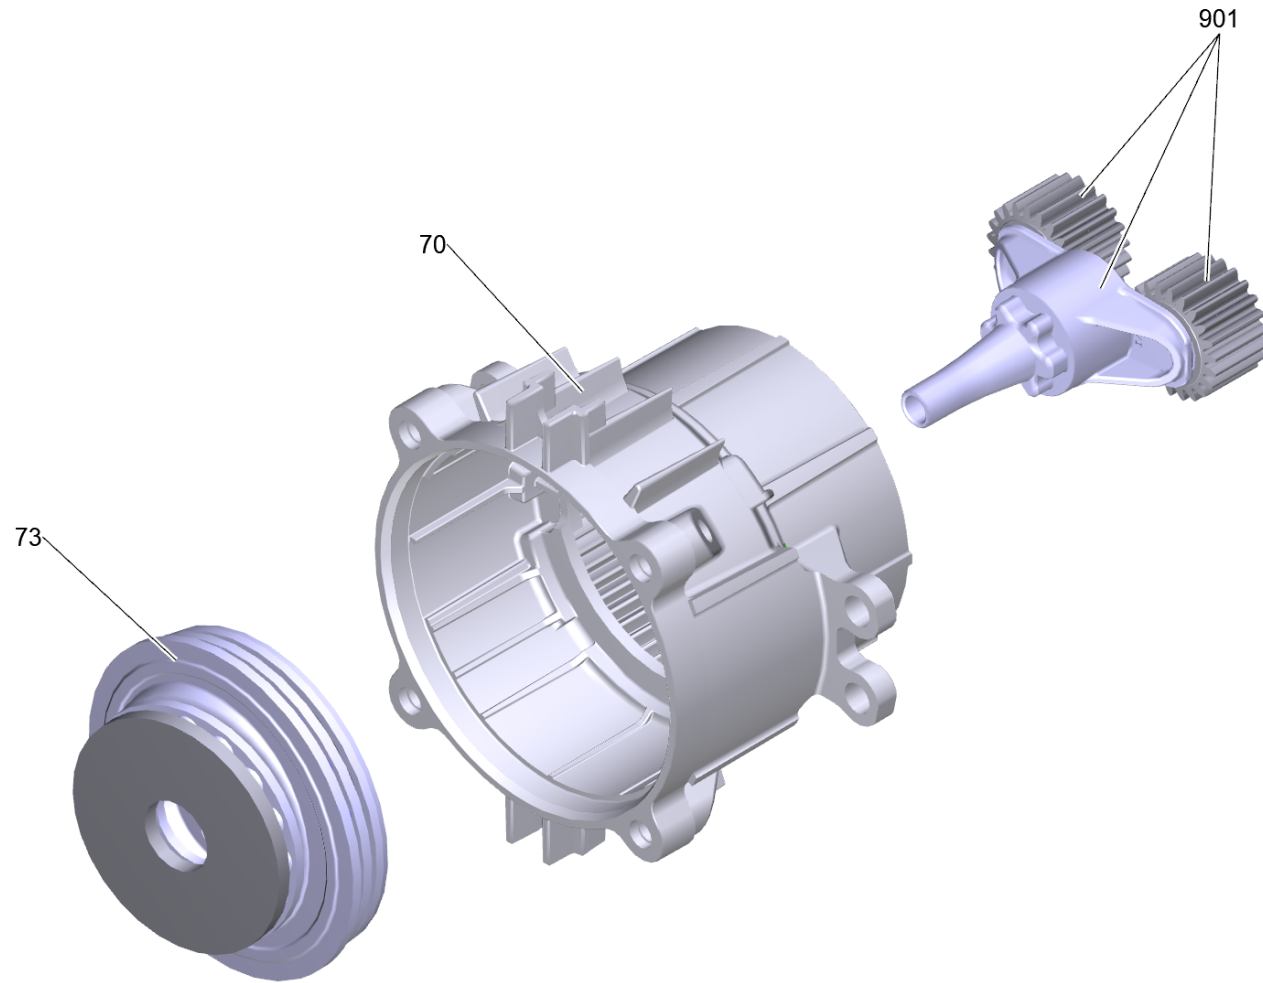

# 103 Gear complete 6°12'4,02 RV upr. (INA)

Home and Garden \ High pressure cleaner cold water \ Electric motor \ K 2 \ K 2 Premium Car \*EU \ Pump complete (4.543-025.0) P -2/0-N-UM\*EU-220-240/50- \ KP -2/0-N-UM\*EU-220-240/50-60-5,5/7,4+INA \ Gear complete 6°12

## 103 Gear complete 6°12'/4,02 RV upr. (INA)

Home and Garden \ High pressure cleaner cold water \ Electric motor \ K 2 \ K 2 Premium Car \*EU \ Pump complete (4.543-025.0) P -2/0-N-UM\*EU-220-240/50- \ KP -2/0-N-UM\*EU-220-240/50-60-5,5/7,4+INA \ Gear complete 6°12'

**KÄRCHER**

POS	Article no.	Description	Quantity	Unit
70	5.062-124.3	Housing gear RV	1	PC
73	4.120-288.3	Wobble plate complete 5-parts 6°12'/4,02	1	PC
901	4.100-662.0	Spare part set planet wheel	1	PC