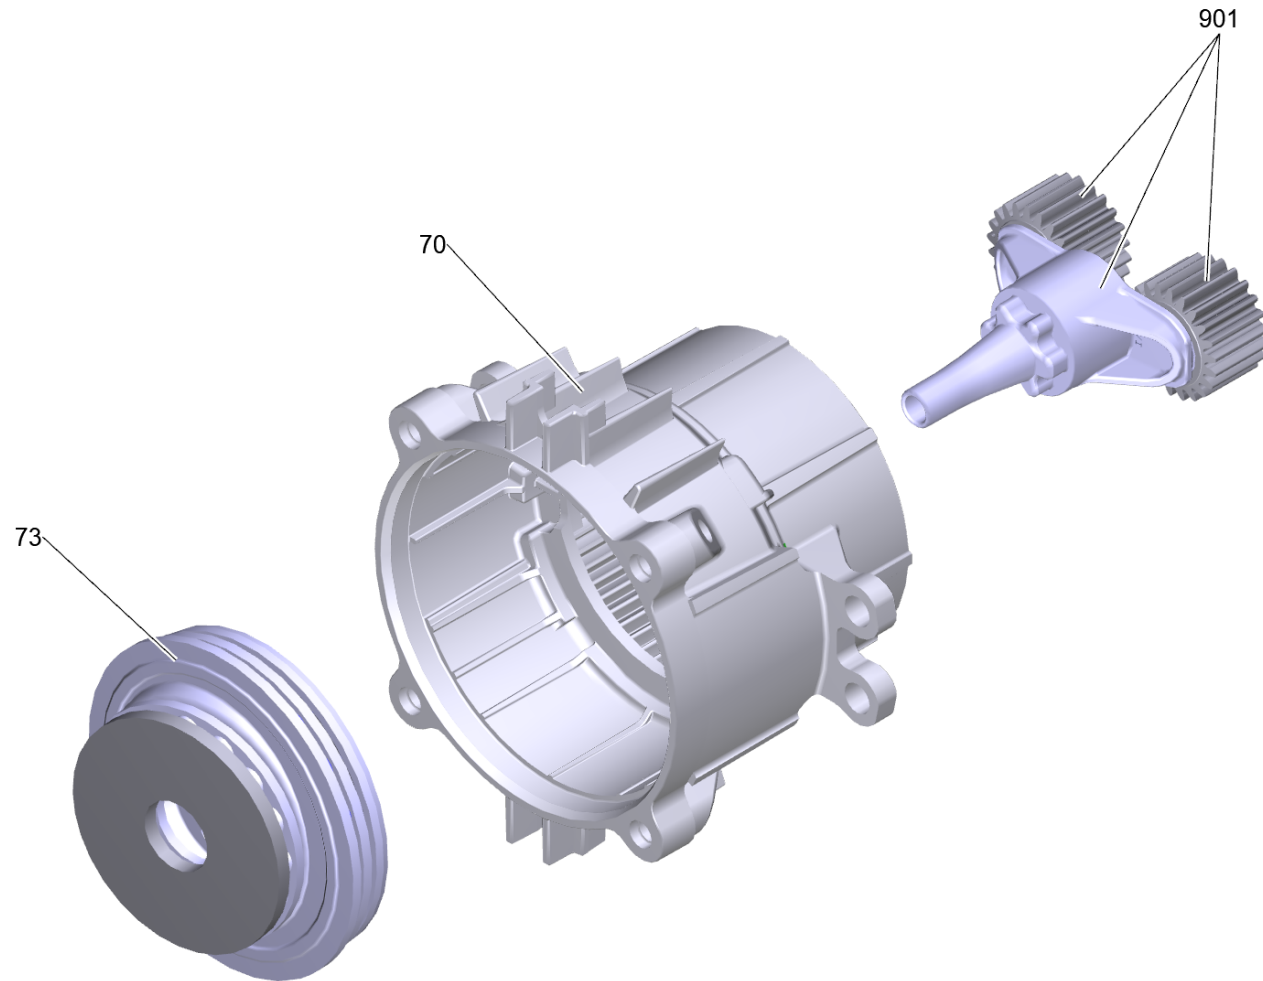

103 Gear complete 6°12'4,02 RV upr. (INA)

Home and Garden \ High pressure cleaner cold water \ Electric motor \ K 3 \ K 3 Power Control *EU \ Pump cpl. KP 2/0-N-UM*EU \ KP -2/0-N-UM*EU-220-240/50-60-5,5/8+INA \ Gear complete 6°12'4,02 RV upr. (INA)

103 Gear complete 6°12'/4,02 RV upr. (INA)

Home and Garden \ High pressure cleaner cold water \ Electric motor \ K 3 \ K 3 Power Control *EU \ Pump cpl. KP 2/0-N-UM*EU \ KP -2/0-N-UM*EU-220-240/50-60-5,5/8+INA \ Gear complete 6°12'/4,02 RV upr. (INA)

POS	Article no.	Description	Quantity	Unit
70	5.062-124.3	Housing gear RV	1	PC
73	4.120-288.3	Wobble plate complete 5-parts 6°12'/4,02	1	PC
901	4.100-662.0	Spare part set planet wheel	1	PC