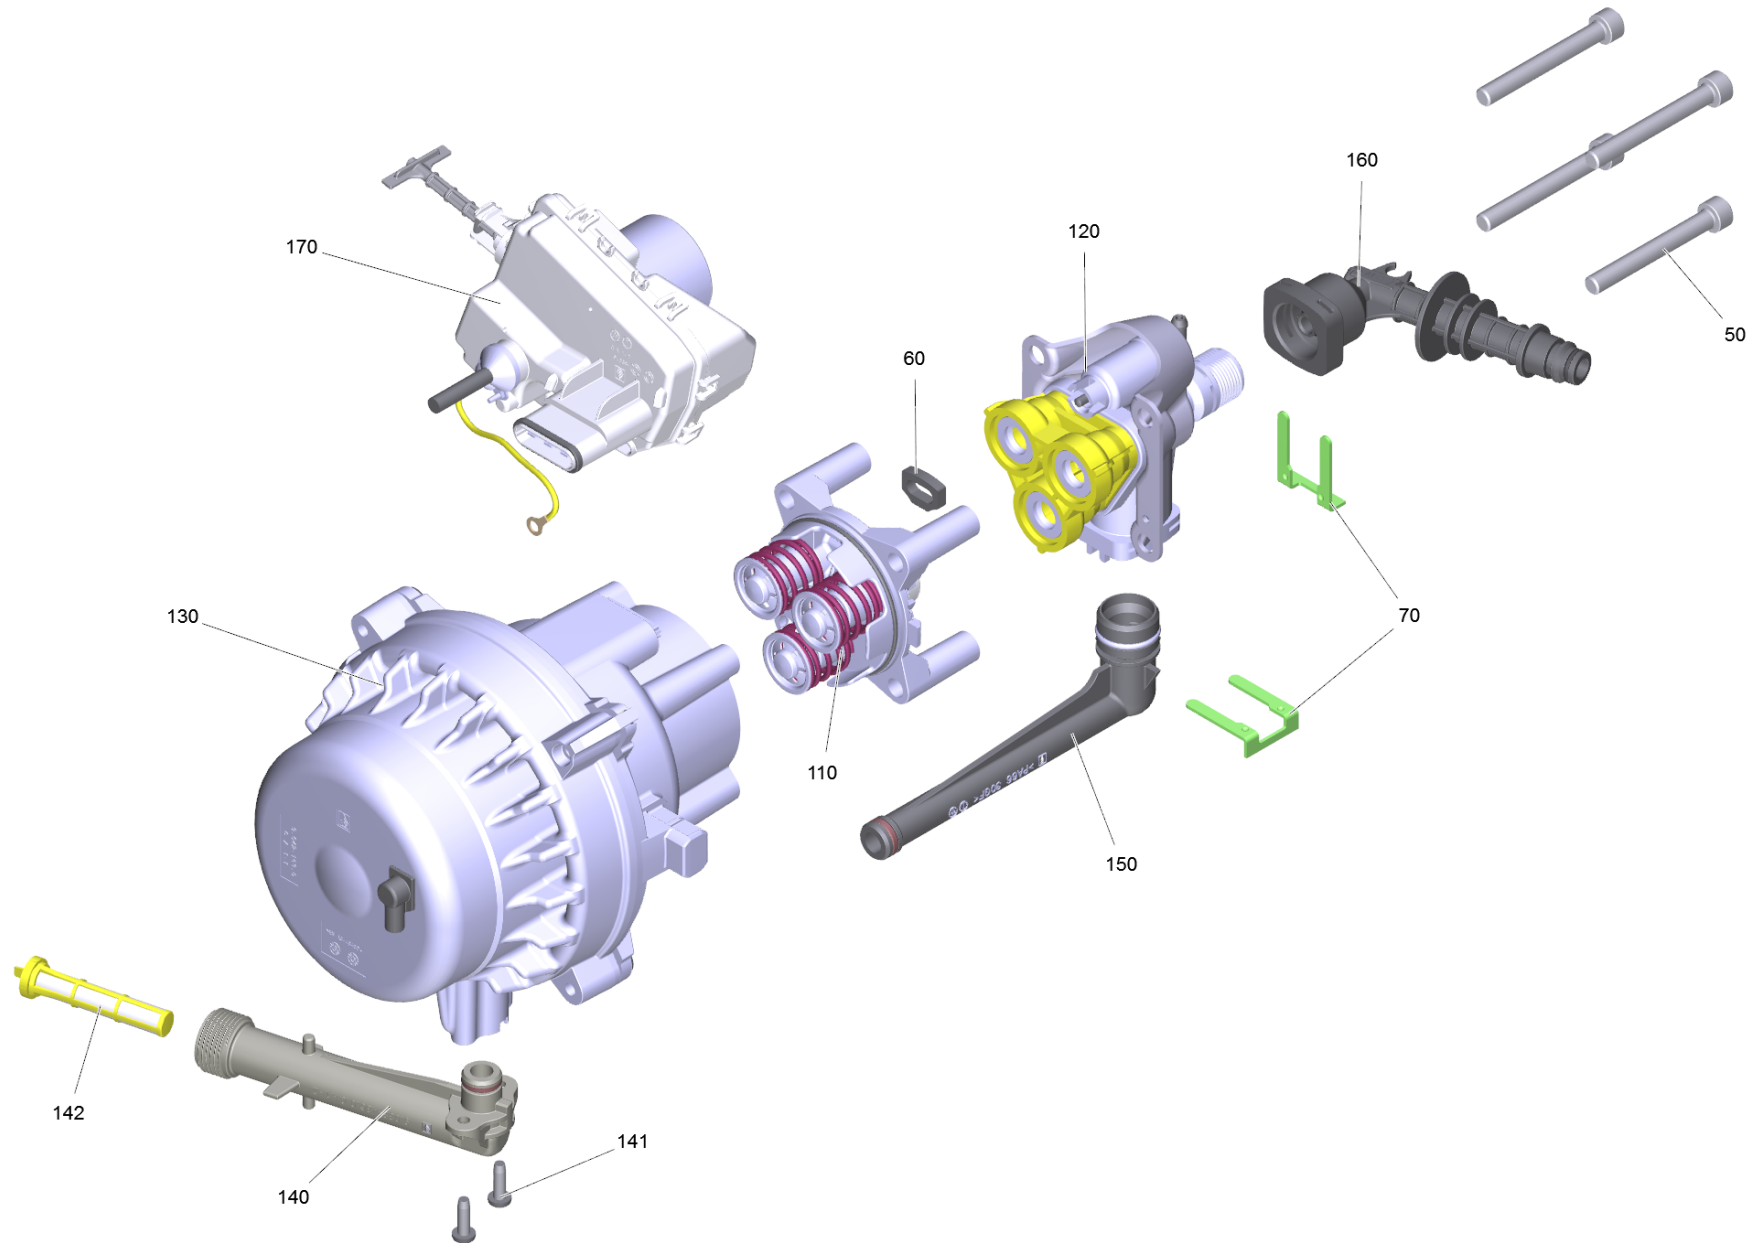

# 109 Pump set K4 FC \*EU kpl

Home and Garden \ High pressure cleaner cold water \ Electric motor \ K 4 \ K 4 Power Control \*EU \ Pump set K4 FC \*EU kpl

## 109 Pump set K4 FC \*EU kpl

Home and Garden \ High pressure cleaner cold water \ Electric motor \ K 4 \ K 4 Power Control \*EU \ Pump set K4 FC \*EU kpl

**KÄRCHER**

POS	Article no.	Description	Quantity	Unit
50	9.086-200.0	Screw M 8x55 Class 8.8	4	PC
60	9.048-071.0	Spacer - Seal	1	PC
70	9.039-148.0	Metal fork	2	PC
110	9.013-340.0	Thrust guidance complete	1	PC
120		Pump WCM plastic (HR) new	1	PC
130	9.002-416.0	Motor complete FC H70 WCM 3/3.5 (spare)	1	PC
140	9.013-345.0	Suction connection complete FC	1	PC
141	7.303-076.0	Sheet metal screw ST4,8X13 -St-R2R (In6	2	PC
142	5.731-598.0	Fine filter long	1	PC
150	9.013-623.3	High-pressure outlet K4 NCR	1	PC
160	9.013-355.0	High-pressure outlet inside complete K4	1	PC
170	9.002-417.0	E-box K4 FC without PCB EU (RIC)	1	PC
180	6.964-092.0	Viscous oil 50ml	1	PC