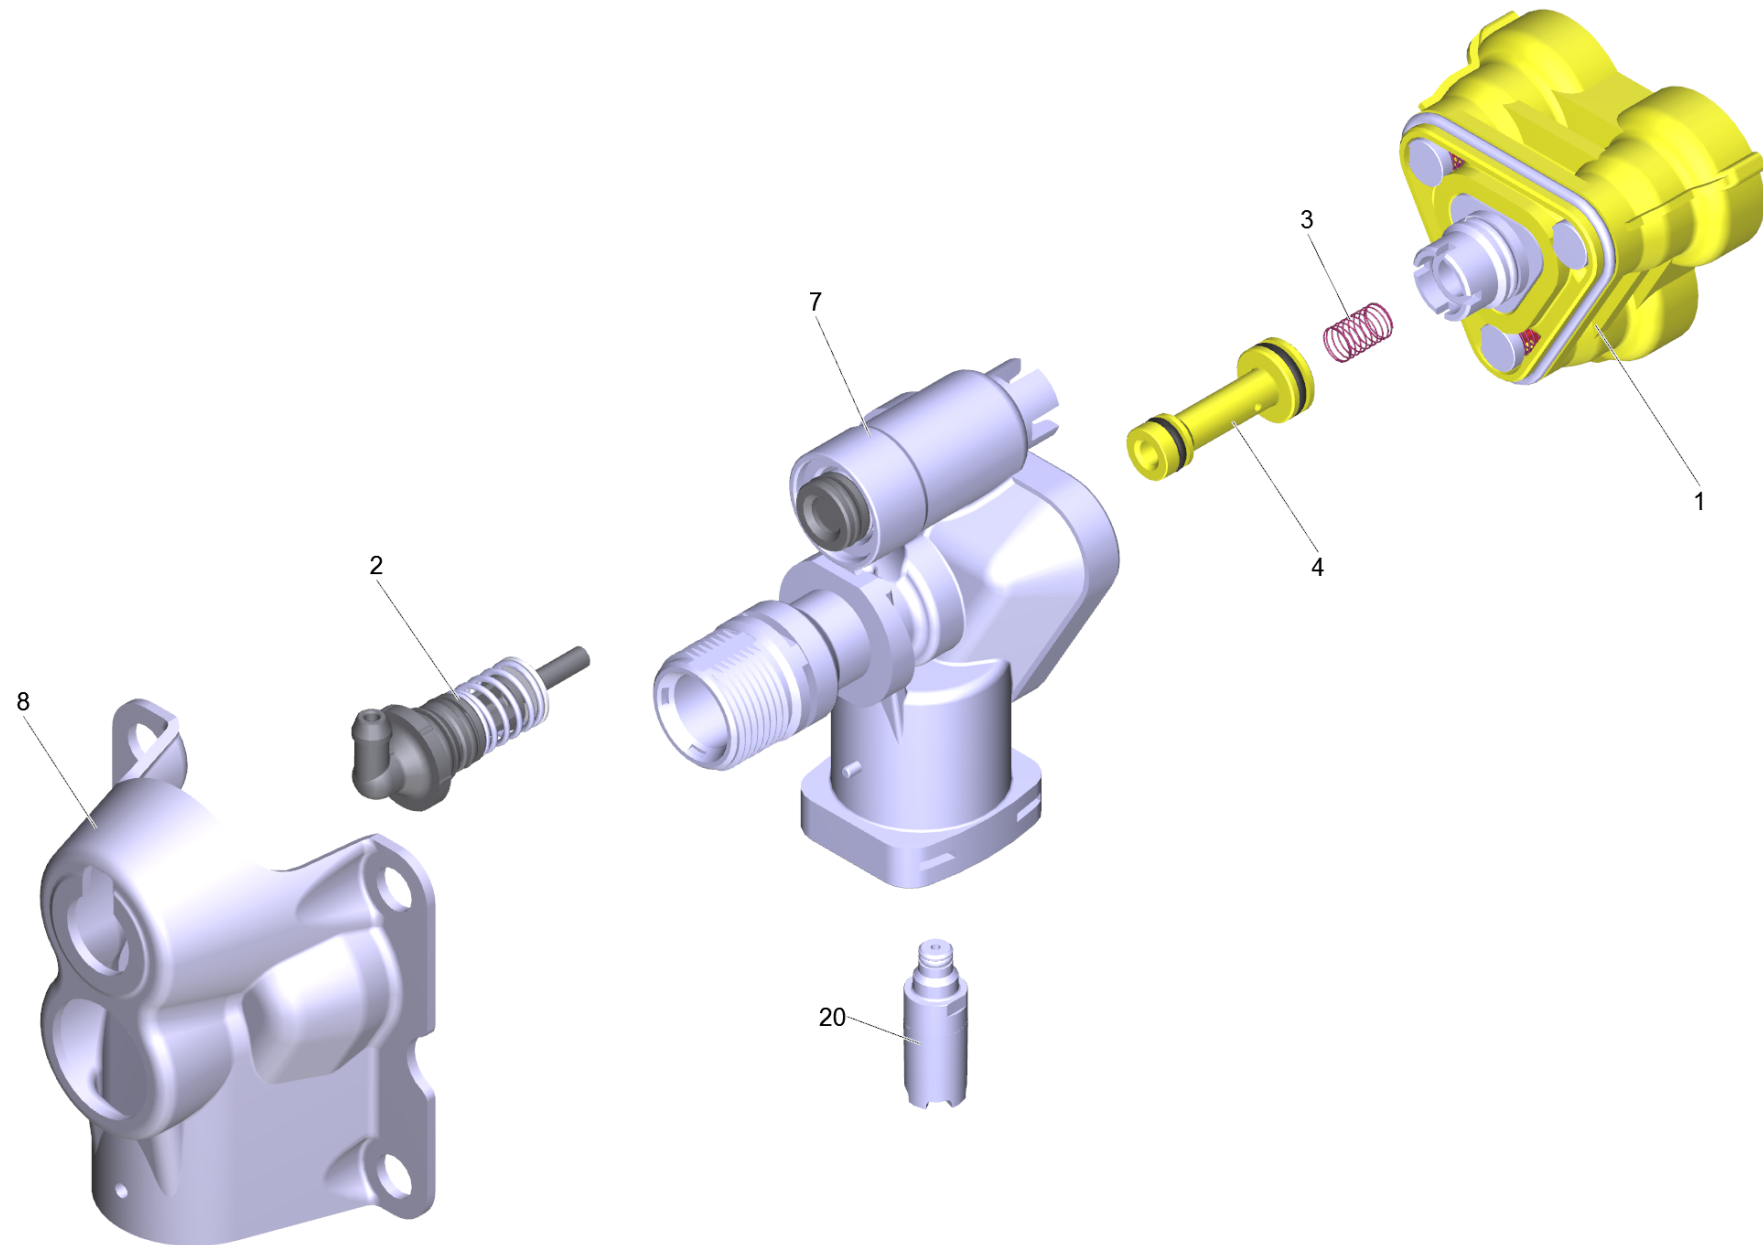

120 Pump WCM plastic (HR) new

Home and Garden \ High pressure cleaner cold water \ Electric motor \ K 4 \ K 4 Power Control *EU \ Pump set K4 FC *EU kpl \ Pump WCM plastic (HR) new

120 Pump WCM plastic (HR) new

Home and Garden \ High pressure cleaner cold water \ Electric motor \ K 4 \ K 4 Power Control *EU \ Pump set K4 FC *EU kpl \ Pump WCM plastic (HR) new

KÄRCHER

POS	Article no.	Description	Quantity	Unit
1	9.002-552.0	Head end WCM c/guarnizioni Tuico	1	PC
2	9.002-028.0	pressure piston HR (spare)	1	PC
3	9.047-026.0	Spring	1	PC
4	9.002-017.0	Venturi nozzle D.1,45	1	PC
7	9.002-029.0	manifold HR + pressure piston	1	PC
8	9.039-511.0	HR MANIFOLD flange	1	PC
20	4.580-801.3	Safety valve complete brown (SV5/R5)	1	PC