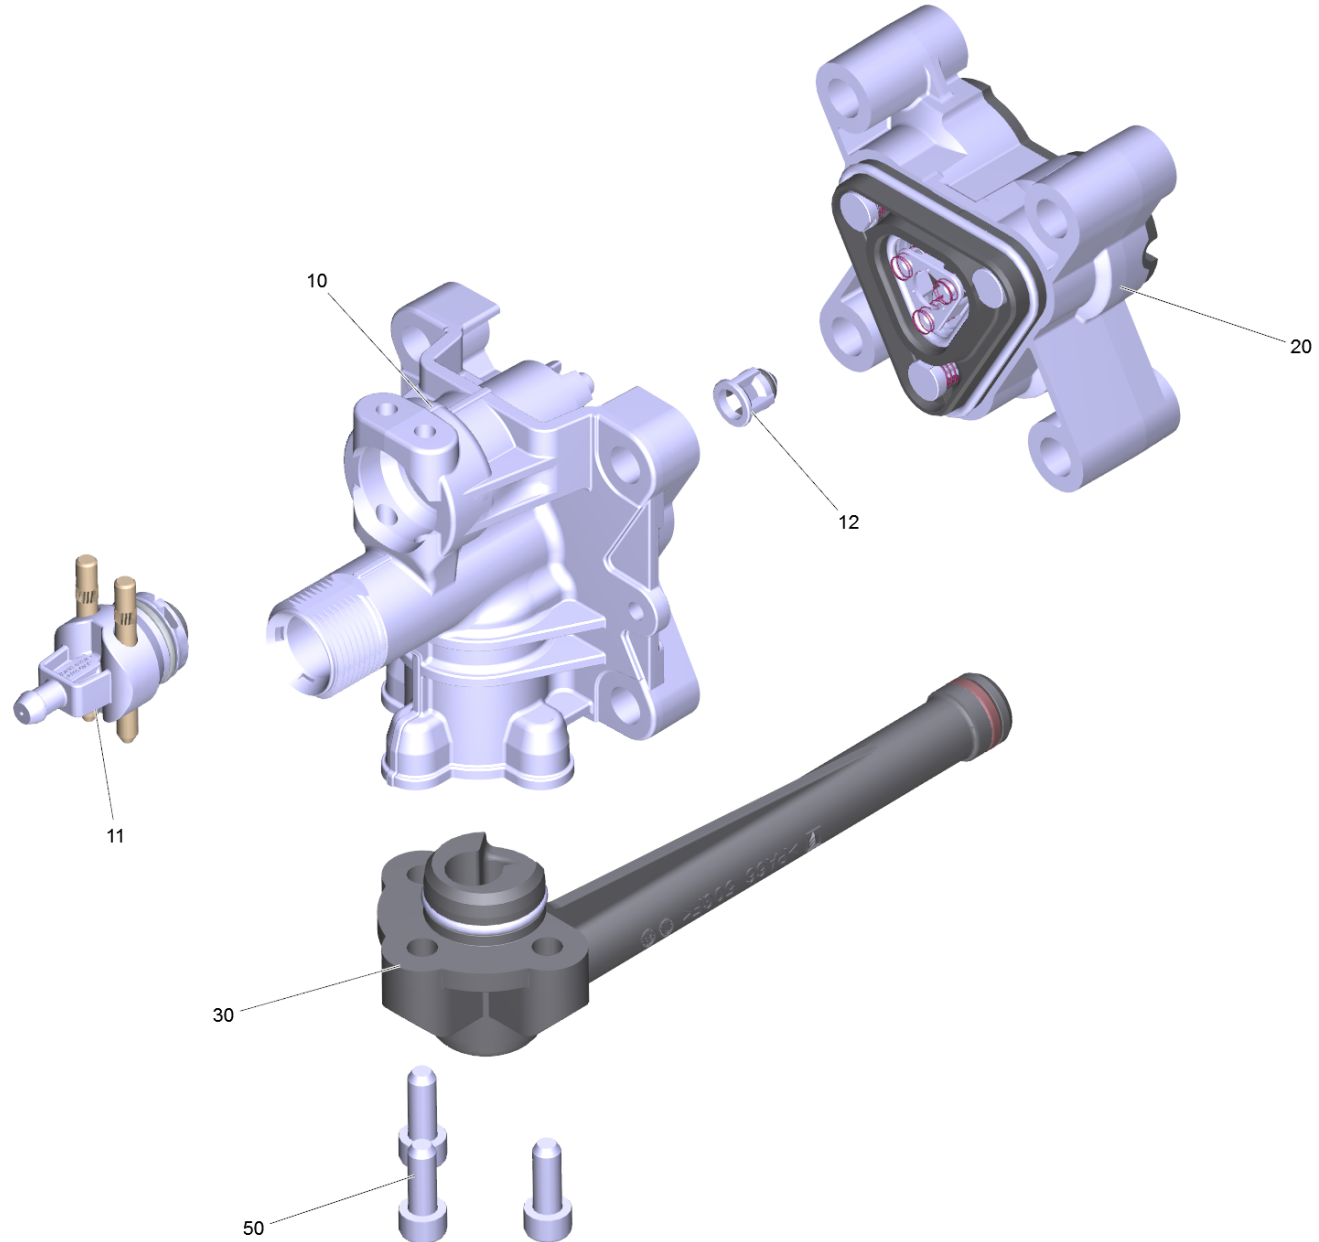

130 Pump cpl. FC K5

Home and Garden \ High pressure cleaner cold water \ Electric motor \ K 5 \ K 5 Power Control Flex *EU \ Pump set K5 FC *EU \ Pump cpl. FC K5

130 Pump cpl. FC K5

Home and Garden \ High pressure cleaner cold water \ Electric motor \ K 5 \ K 5 Power Control Flex *EU \ Pump set K5 FC *EU \ Pump cpl. FC K5

POS	Article no.	Description	Quantity	Unit
10	9.002-442.0	Spare parts set control head FC	1	PC
11	9.002-464.0	Spare parts set chemistry	1	PC
12	4.584-022.0	Valve pin complete	1	PC
20	9.002-456.0	Pump head Alu FC ric	1	PC
30	9.013-346.0	Manifold fitting K5 FC kpl	1	PC
50	9.086-199.0	Screw M6x16	3	PC