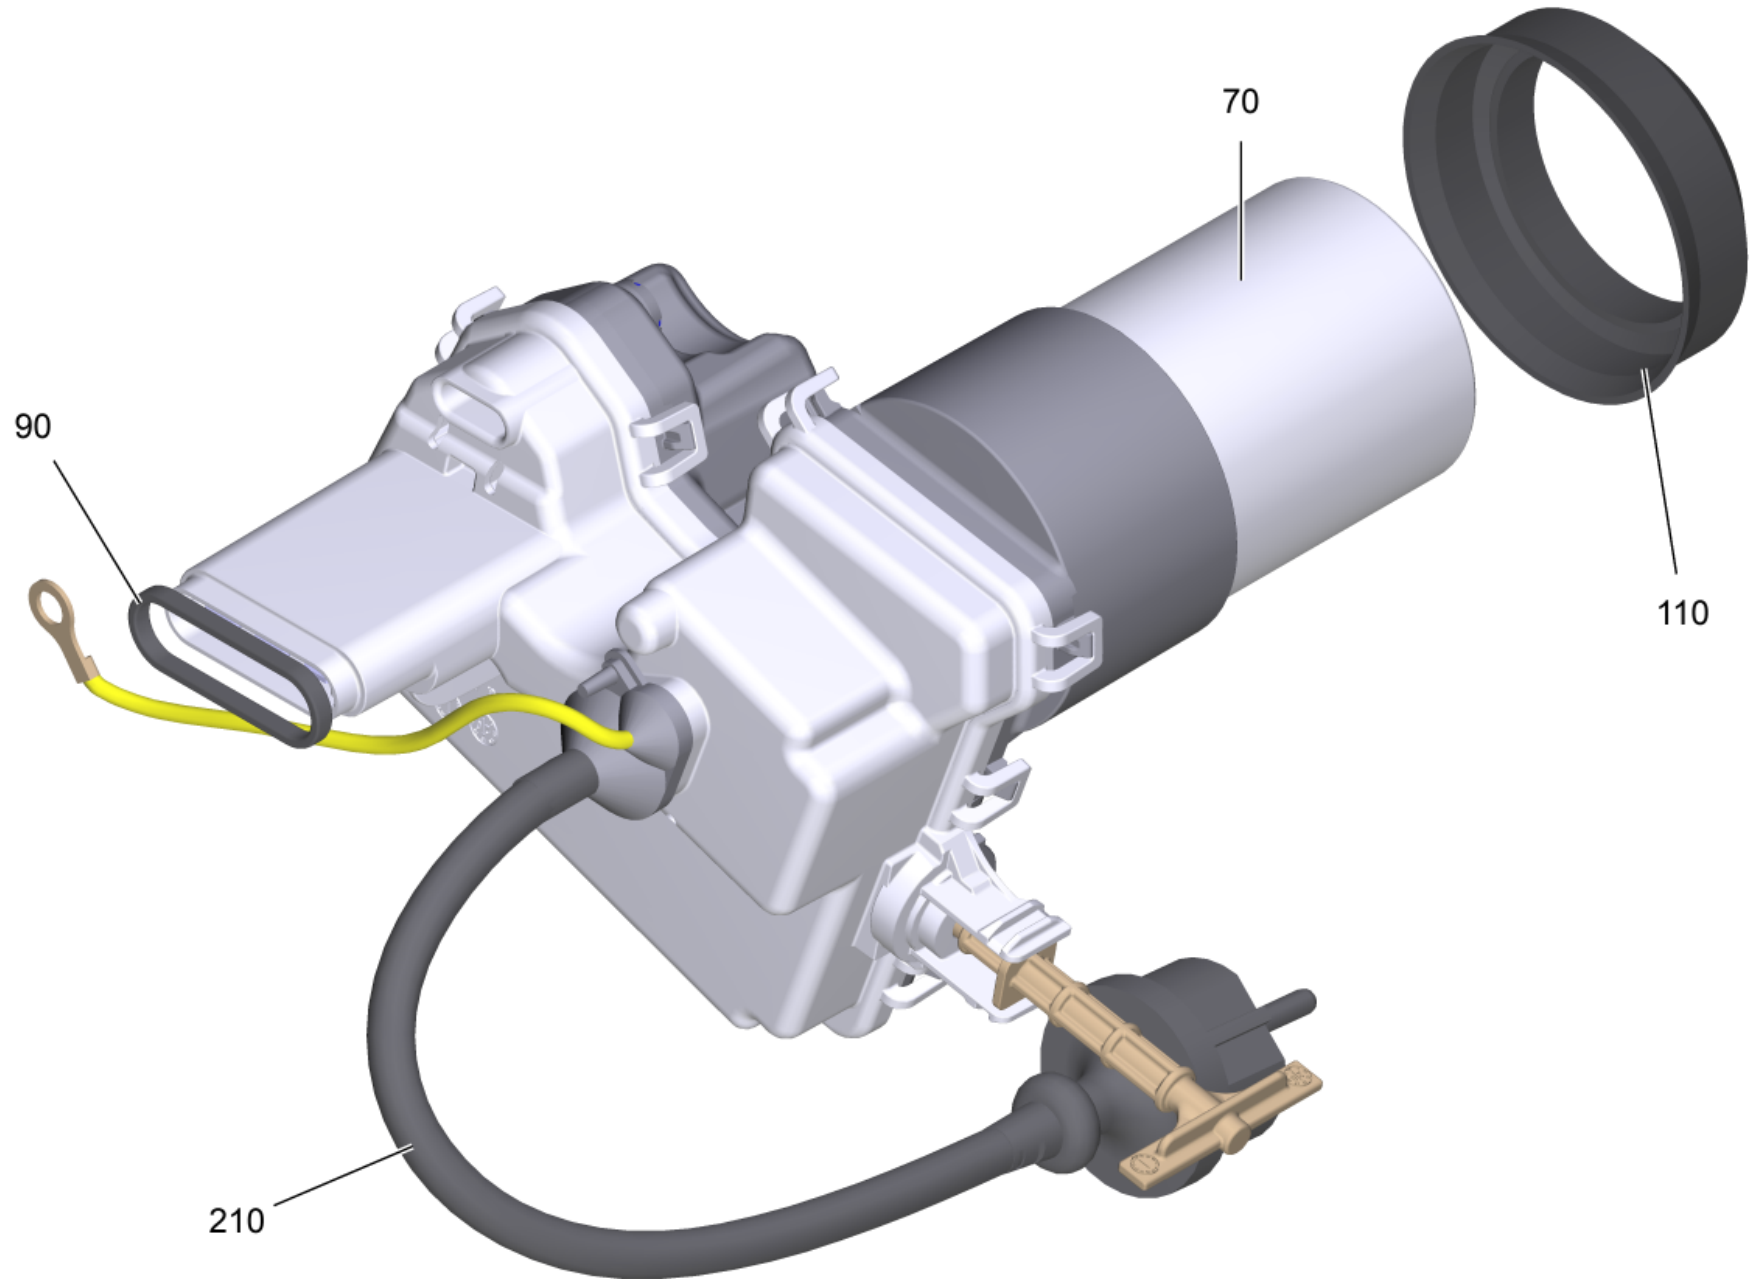

170 E-box K4 FC without PCB EU (RIC) (9.002-417.0)

Home and Garden \ High pressure cleaner cold water \ Electric motor \ K 4 \ K 4 Power Control \*EU \ Pump set K4 FC \*EU kpl \ E-box K4 FC without PCB EU (RIC)

## 170 E-box K4 FC without PCB EU (RIC) (9.002-417.0)

Home and Garden \ High pressure cleaner cold water \ Electric motor \ K 4 \ K 4 Power Control \*EU \ Pump set K4 FC \*EU kpl \ E-box K4 FC without PCB EU (RIC)

POS	Article no.	Description	Quantity	Unit
70	9.085-095.0	Capacitor 32uF	1	PC
90	9.080-494.0	OR 20x2 EPDM70ShA PTFE	1	PC
110	9.080-465.0	Joint ring capacitor d.45, 70 Shore	1	PC
210	9.084-139.3	Cable with plug replacement *EU	1	PC