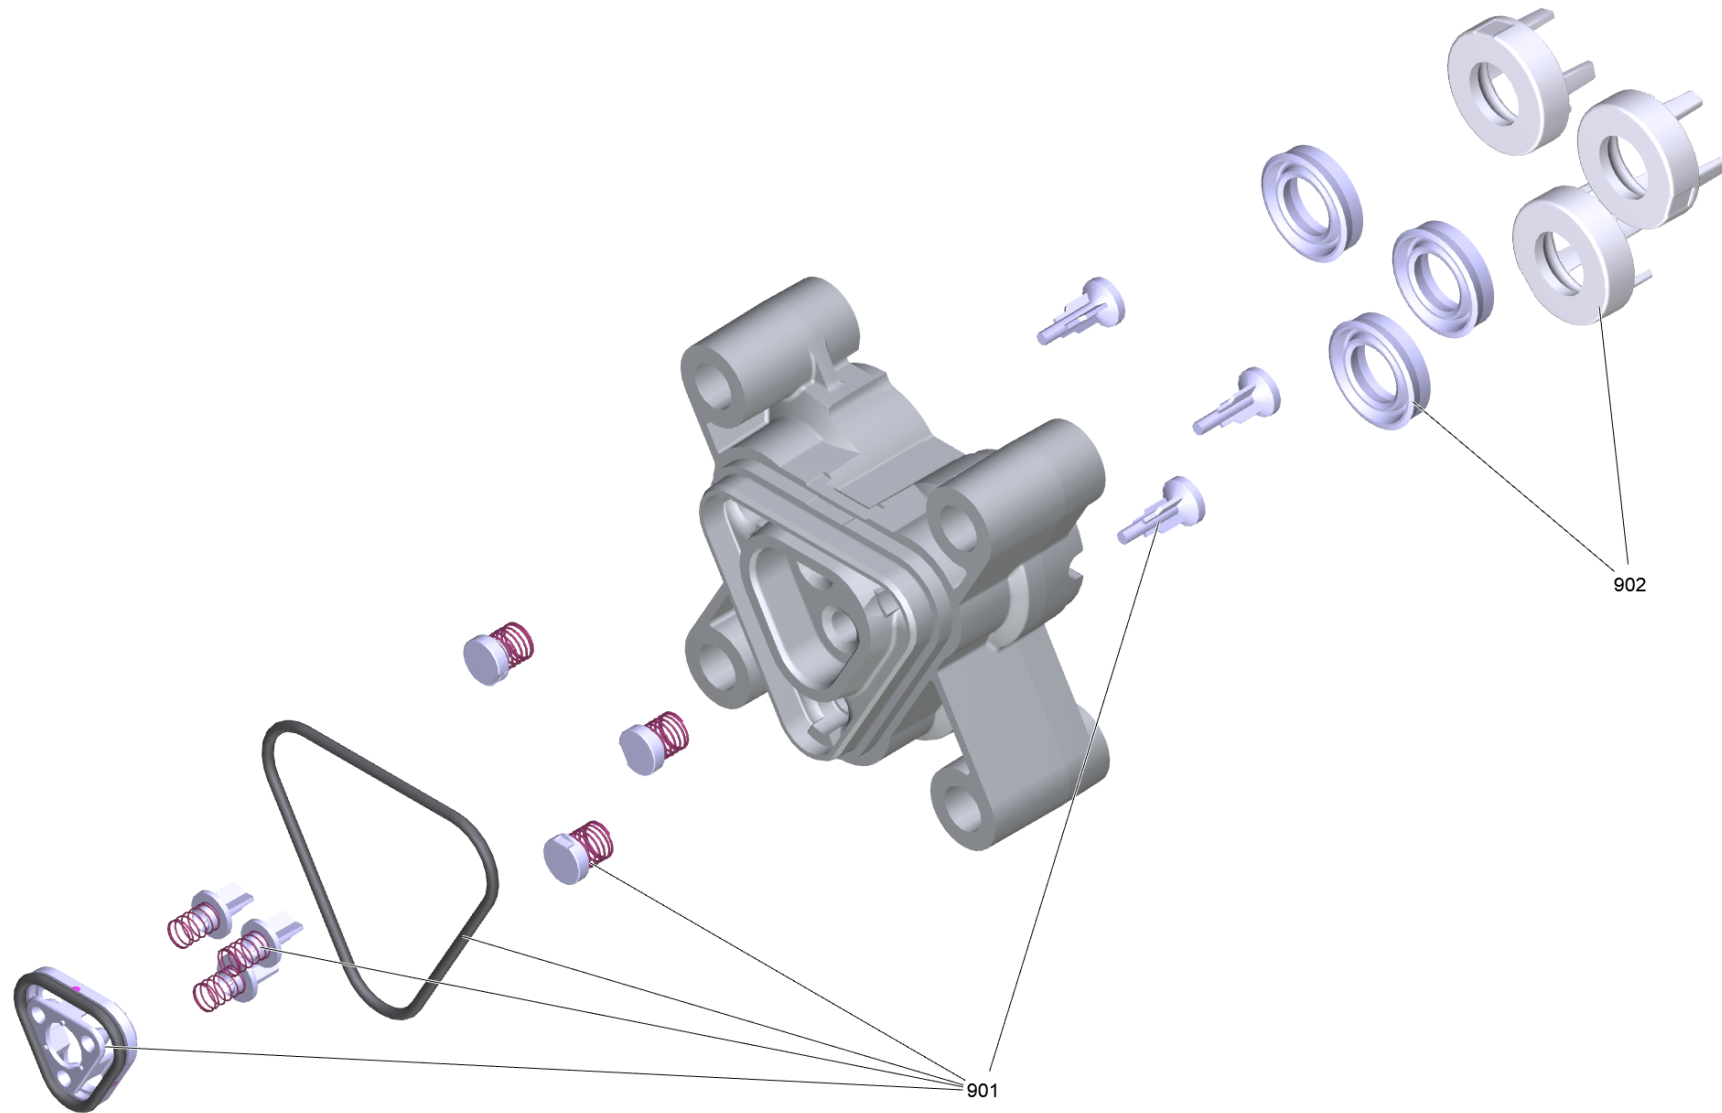

20 Pump head Alu FC ric (9.002-456.0)

Home and Garden \ High pressure cleaner cold water \ Electric motor \ K 5 \ K 5 Power Control Flex *EU \ Pump set K5 FC *EU \ Pump cpl. FC K5 \ Pump head Alu FC ric

POS	Article no.	Description	Quantity	Unit
901	4.100-829.0	Spare parts set valves	1	PC
902	4.100-832.0	Spare parts set seals	1	PC