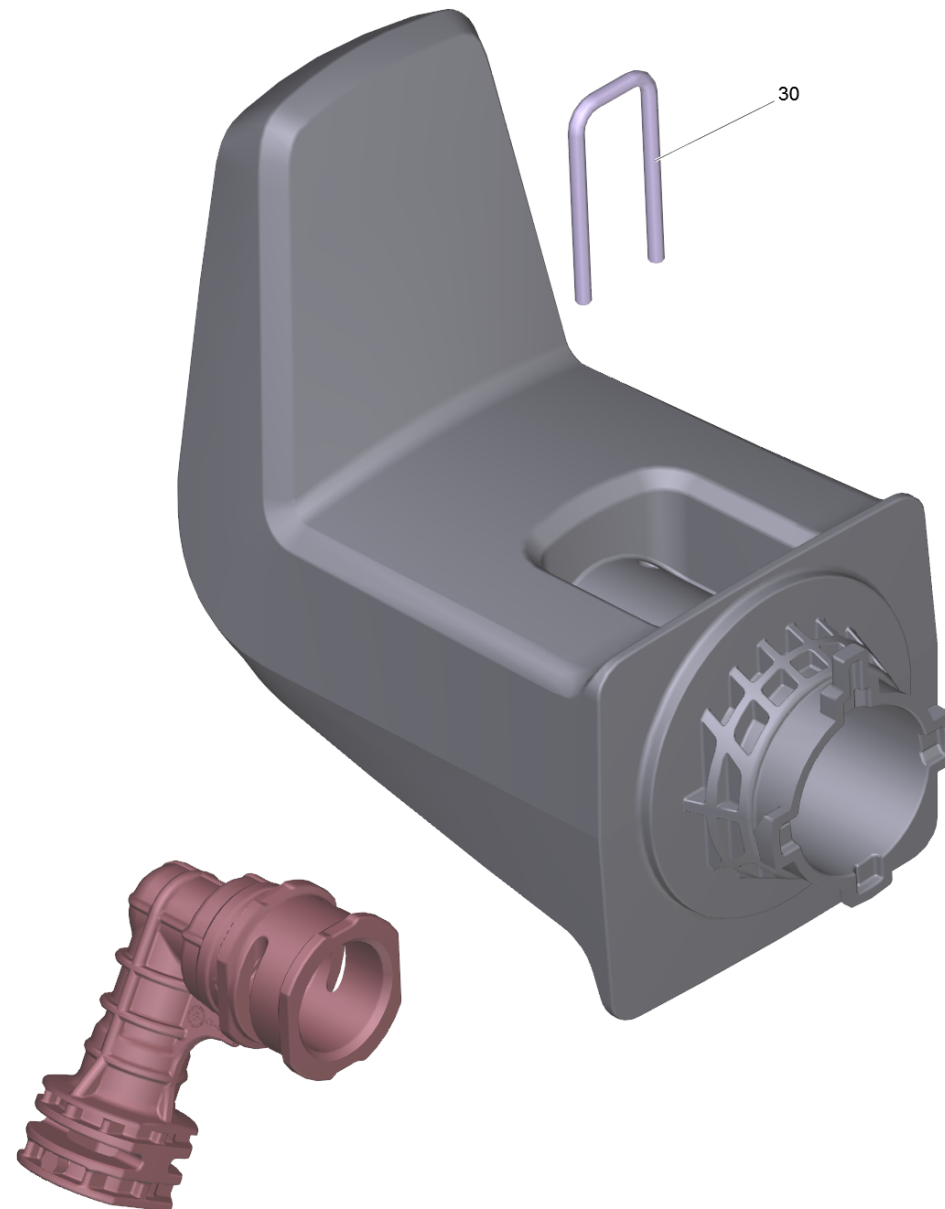

## 903 Spare parts set pedestal rear FC ALU (4.100-775.0)

Home and Garden \ High pressure cleaner cold water \ Electric motor \ K 5 \ K 5 Power Control Flex \*EU \ Spare parts set pedestal rear FC ALU

## 903 Spare parts set pedestal rear FC ALU (4.100-775.0)

Home and Garden \ High pressure cleaner cold water \ Electric motor \ K 5 \ K 5 Power Control Flex \*EU \ Spare parts set pedestal rear FC ALU

POS	Article no.	Description	Quantity	Unit
30	9.039-566.0	Clamp fitting	1	PC